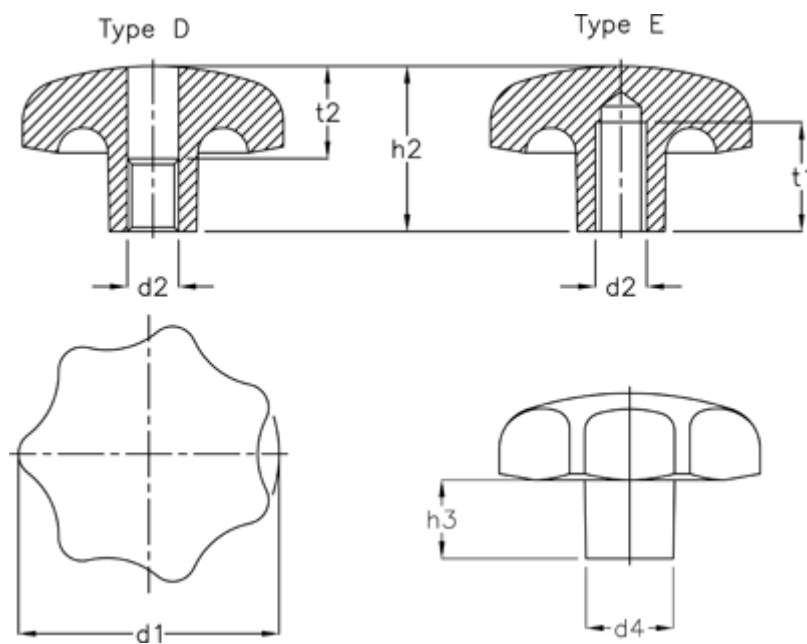

Article number: 20527474

Description: E+G Star knob DIN 6336-GG-63-M12-E

## Measures

$d_1$	= 63
$d_2$	= M 12
$d_4$	= 20
$h_2$	= 40
$h_3$	= 21
$t_1$ min.	= 22
$t_2$	= 20